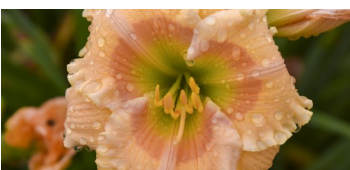

A close-up photograph of a field of yellow Hemerocallis flowers. The flowers are in various stages of bloom, with some fully open and others as buds. The green foliage is dense and vibrant. The background shows a blurred field of similar flowers under a bright sky.

Hemer. Spec. Blood Sweat and Tears PW 1GAL

Hemer. Spec. Custard Candy 1GAL

Hemer. Spec. Daring Deception 1GAL

Hemer. Spec. Funny Valentine 1GAL

Hemer. Spec. Lake of Fire PW 1GAL

Hemer. Spec. Orange Smoothie 'PW' 1GAL