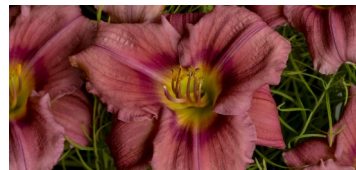

A close-up photograph of a field of yellow Hemerocallis flowers. The flowers are in various stages of bloom, with some fully open and others as buds. The green foliage is dense and vibrant. The background shows a blurred field of similar flowers under a bright sky.

Hemer. Com. Hyperion 1GAL

Hemer. Com. Little Grapette 1GAL

Hemer. Com. Rocket City 1GAL

Hemer. Com. Stella de Oro 1GAL

Hemer. Com. Strawberry Candy 1GAL

Hemer. Com. Summer Wine 1GAL

Hemer. Prem. Joan Senior 1GAL

Hemer. Prem. Pardon Me 1GAL

Hemer. Prem. Purple De Oro 1GAL

Hemer. Prem. Rosy Returns 1GAL

Hemer. Prem. Stella in Red 1GAL

Hemer. Spec. Be Fruitful and Multiply 1GAL

Hemer. Spec. Bela Lugosi 1GAL

Hemer. Spec. Blazing Glory PW 1GAL