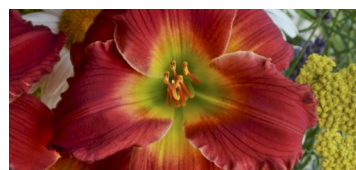

A close-up photograph of a field of yellow Hemerocallis flowers. The flowers are in various stages of bloom, with some fully open and others as buds. The green foliage is dense and vibrant. The background shows a blurred field of similar flowers under a bright sky.

Hemer. Spec. Precious De Oro 1GAL

Hemer. Spec. Red Hot Returns (1GAL)

Hemer. Spec. Ruby Spider 'PW' 1GAL

Hemer. Spec. Sound of my Heart PW 1GAL

Hemer. Spec. South Seas 1GAL

Hemer. Spec. Stella Supreme 1GAL