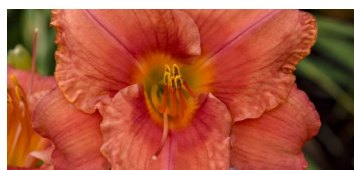

A close-up photograph of a field of yellow Hemerocallis flowers. The flowers are in various stages of bloom, with some fully open and others as buds. The green foliage is dense and vibrant. The background shows a blurred field of similar flowers under a bright sky.

Hemer. Spec. Precious De Oro 1GAL

Hemer. Spec. Red Hot Returns (1GAL)

Hemer. Spec. Ruby Spider 'PW' 1GAL

Hemer. Spec. Sound of my Heart PW 1GAL

Hemer. Spec. South Seas 1GAL

Hemer. Spec. Stella Supreme 1GAL