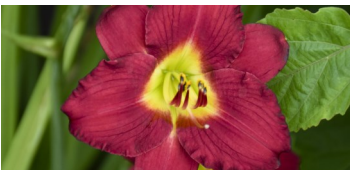

A close-up photograph of a field of yellow Hemerocallis flowers. The flowers are in various stages of bloom, with some fully open and others as buds. The green foliage is dense and vibrant. The background shows a blurred field of similar flowers under a bright sky.

Hemer. Com. Hyperion 1GAL

Hemer. Com. Little Grapette 1GAL

Hemer. Com. Rocket City 1GAL

Hemer. Com. Stella de Oro 1GAL

Hemer. Com. Strawberry Candy 1GAL

Hemer. Com. Summer Wine 1GAL

Hemer. Prem. Joan Senior 1GAL