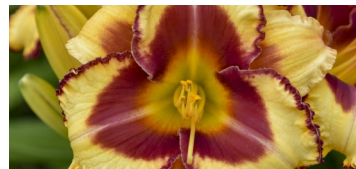

A close-up photograph of a field of yellow Hemerocallis flowers. The flowers are in various stages of bloom, with some fully open and others as buds. The green foliage is dense and vibrant. The background shows a blurred field of similar flowers under a bright sky.

Hemer. Prem. Pardon Me 1GAL

Hemer. Prem. Purple De Oro 1GAL

Hemer. Prem. Rosy Returns 1GAL

Hemer. Prem. Stella in Red 1GAL

Hemer. Spec. Be Fruitful and Multiply 1GAL

Hemer. Spec. Bela Lugosi 1GAL

Hemer. Spec. Blazing Glory PW 1GAL