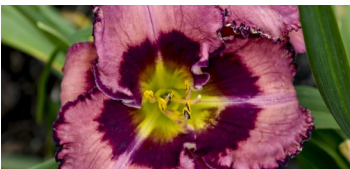

A close-up photograph of a field of yellow Hemerocallis flowers. The flowers are in various stages of bloom, with some fully open and others as buds. The green foliage is dense and vibrant. The background shows a blurred field of similar flowers under a bright sky.

Hemer. Prem. Pardon Me 1GAL

Hemer. Prem. Purple De Oro 1GAL

Hemer. Prem. Rosy Returns 1GAL

Hemer. Prem. Stella in Red 1GAL

Hemer. Spec. Be Fruitful and Multiply 1GAL

Hemer. Spec. Bela Lugosi 1GAL

Hemer. Spec. Blazing Glory PW 1GAL