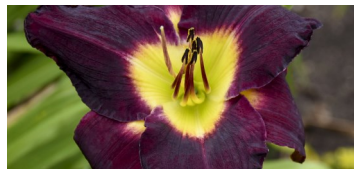

A close-up photograph of a field of yellow Hemerocallis flowers. The flowers are in various stages of bloom, with some fully open and others as buds. The green foliage is dense and vibrant. The background shows a blurred field of similar flowers under a bright sky.

Hemer. Prem. Pardon Me 1GAL

Hemer. Prem. Purple De Oro 1GAL

Hemer. Prem. Rosy Returns 1GAL

Hemer. Prem. Stella in Red 1GAL

Hemer. Spec. Be Fruitful and Multiply 1GAL

Hemer. Spec. Bela Lugosi 1GAL

Hemer. Spec. Blazing Glory PW 1GAL